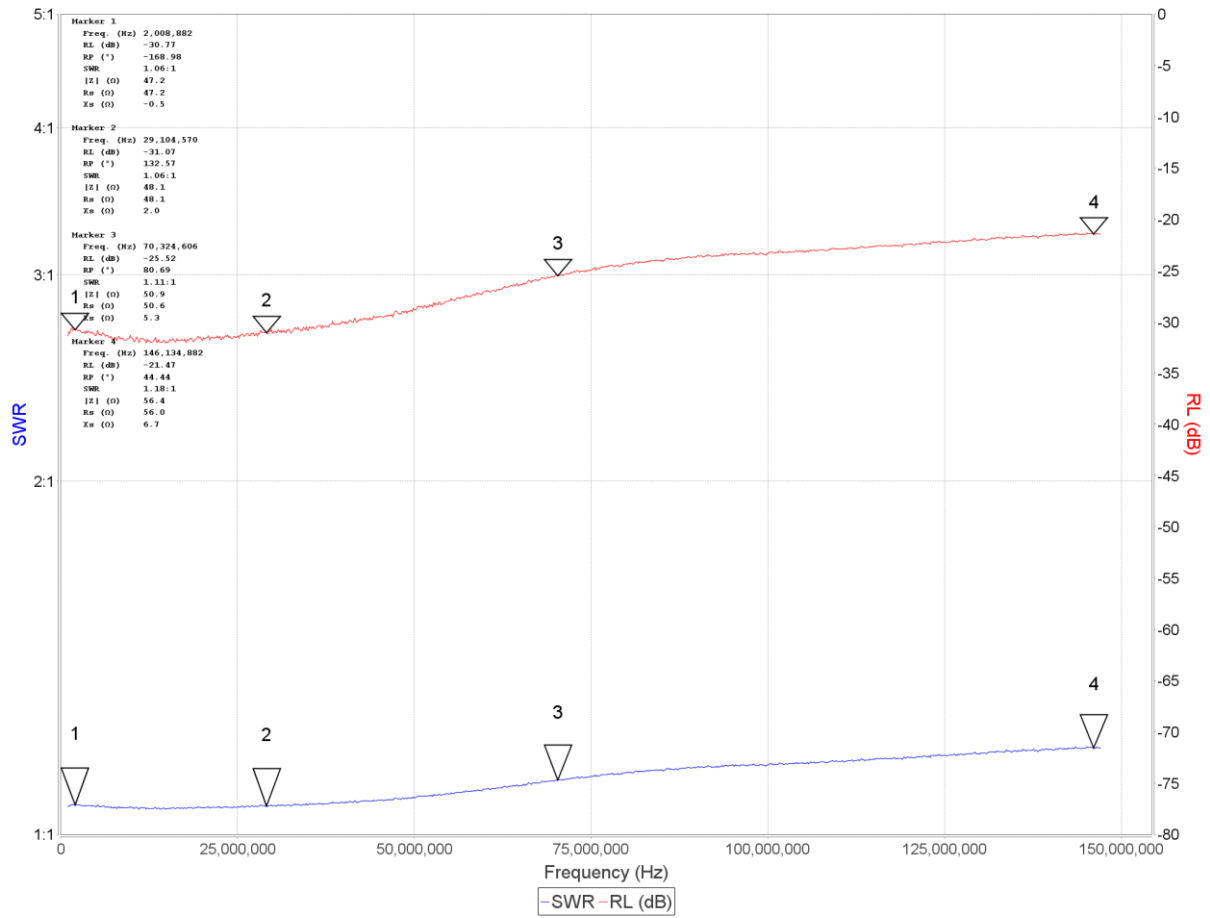

SWR 1-146 MHz:

Marker	Freq. (Hz)	RL (dB)	RP (°)	|Z| ( )	Rs ( )	Xs ( )	Theta	SWR
1	2,008,882	-30.77	-168.98	47.2	47.2	-0.5	-0.6	1.06:1
2	29,104,570	-31.07	132.57	48.1	48.1	2.0	2.4	1.06:1
1-2	27,095,688	0.30	301.54	0.9	0.9	2.5	0.0	---
3	70,324,606	-25.52	80.69	50.9	50.6	5.3	6.0	1.11:1
4	146,134,882	-21.47	44.44	56.4	56.0	6.7	6.8	1.18:1