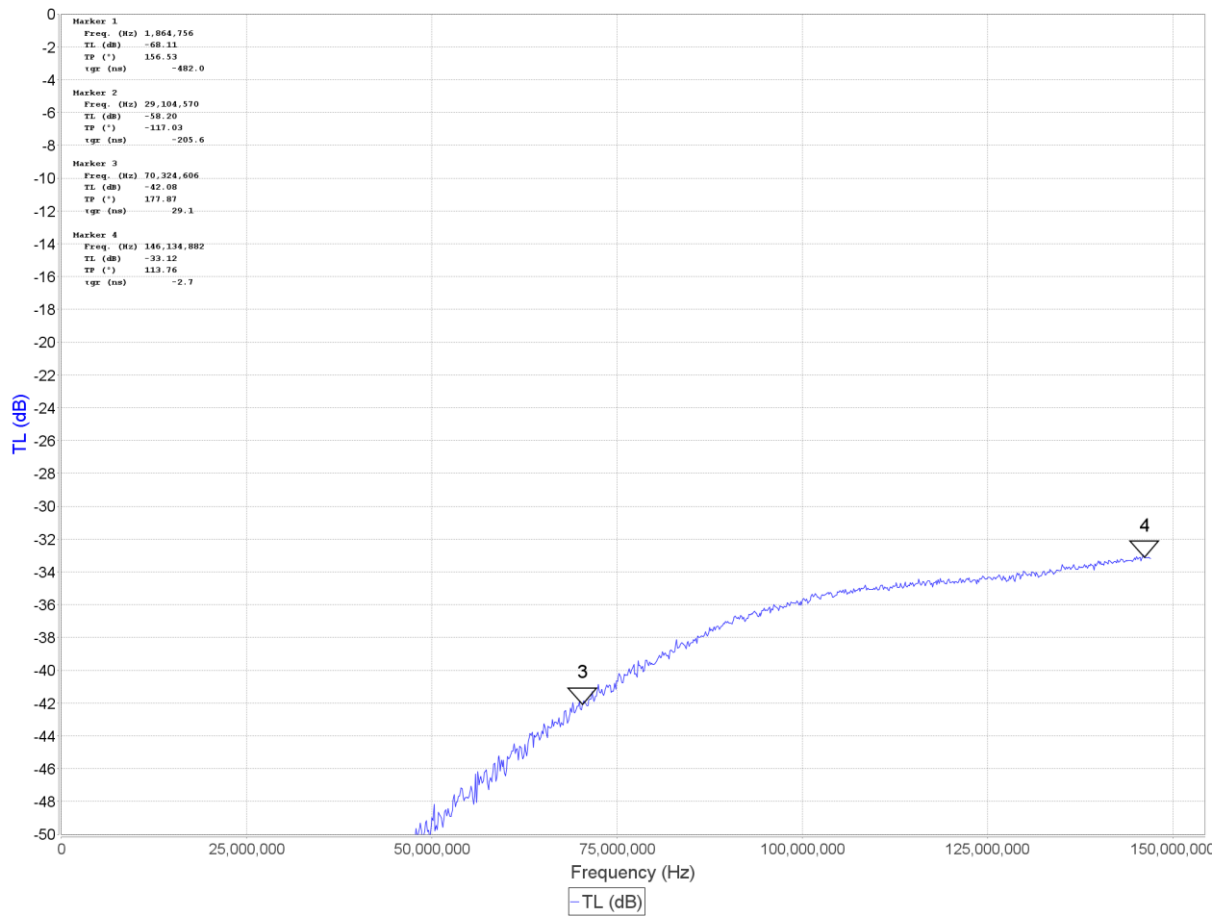

ASW 4*4-way remote controlled antenna switch***Product features:**

Frequency range:	DC up to 146 MHz
Number of ports:	4
Port type:	PL-259 (with Teflon insulator and gold plated center)
Indoor unit dimensions:	155x100x65 mm
Indoor unit weight:	0.5 kg
Outdoor unit dimensions:	125x125x56 mm
Outdoor unit weight:	0.7 kg
Outdoor unit max. mounting diameter:	50 mm
Outdoor unit cover material:	Sintered steel
Outdoor unit connector holder plate:	Sintered aluminium
Package weight:	1.6 kg
Package includes:	Indoor unit Outdoor unit AC power cable (2 m) Galvanized mounting brackets Block terminal connectors (2 pcs)

Diagrams:**Insertion loss:**

Marker	Freq. (Hz)	TL (dB)	TP (°)	Z (Ω)	Rs (Ω)	Xs (Ω)	Theta	gr (ns)
1	1,864,756	-0.01	-0.56	0.0	0.0	0.0	0.0	2.2
2	29,104,570	0.17	-5.98	0.0	0.0	0.0	0.0	0.4
1-2	27,239,814	0.18	5.41	0.0	0.0	0.0	0.0	---
3	70,324,606	0.06	-14.22	0.0	0.0	0.0	0.0	1.0
4	146,134,882	0.04	-29.63	0.0	0.0	0.0	0.0	1.9

Isolation of 2 not neighboring channels 1-146 MHz:

Marker	Freq. (Hz)	TL (dB)	TP (°)	Z (Ω)	Rs (Ω)	Xs (Ω)	Theta	gr (ns)
1	1,864,756	-68.11	156.53	0.0	0.0	0.0	0.0	-482.0
2	29,104,570	-58.20	-117.03	0.0	0.0	0.0	0.0	-205.6
1-2	27,239,814	9.91	273.56	0.0	0.0	0.0	0.0	---
3	70,324,606	-42.08	177.87	0.0	0.0	0.0	0.0	29.1
4	146,134,882	-33.12	113.76	0.0	0.0	0.0	0.0	-2.7

Isolation of 2 neighboring channels 1-146 MHz:

Marker	Freq. (Hz)	TL (dB)	TP (°)	Z (Ω)	Rs (Ω)	Xs (Ω)	Theta	gr (ns)
1	1,864,756	-64.61	135.61	0.0	0.0	0.0	0.0	20.3
2	29,104,570	-57.74	-153.71	0.0	0.0	0.0	0.0	215.2
1-2	27,239,814	6.87	289.32	0.0	0.0	0.0	0.0	---
3	70,324,606	-42.06	162.74	0.0	0.0	0.0	0.0	3.3
4	146,134,882	-32.56	109.53	0.0	0.0	0.0	0.0	7.8