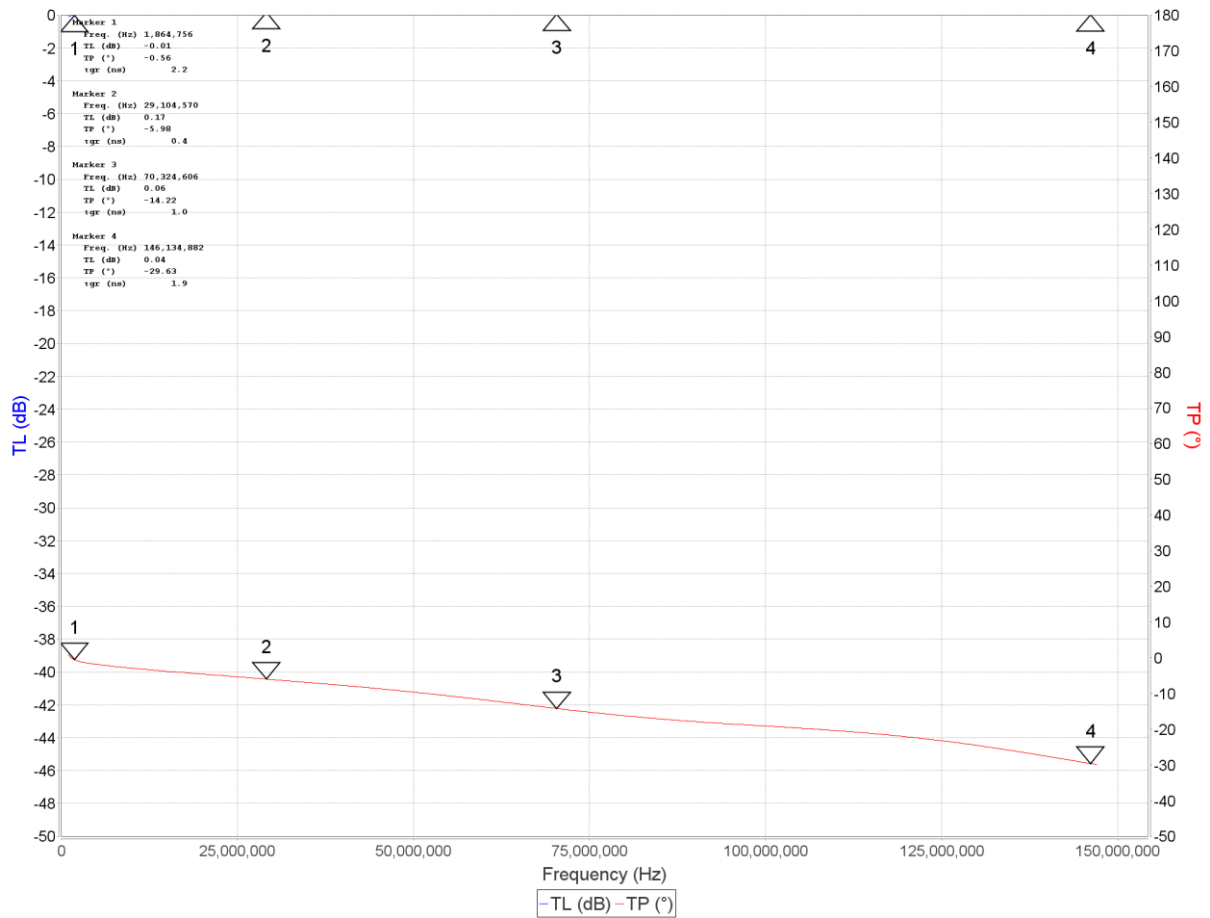

ASW 4*4-way remote controlled antenna switch***Product features:**

Frequency range:	DC up to 146 MHz
Number of ports:	4
Port type:	PL-259 (with Teflon insulator and gold plated center)
Indoor unit dimensions:	155x100x65 mm
Indoor unit weight:	0.5 kg
Outdoor unit dimensions:	125x125x56 mm
Outdoor unit weight:	0.7 kg
Outdoor unit max. mounting diameter:	50 mm
Outdoor unit cover material:	Sintered steel
Outdoor unit connector holder plate:	Sintered aluminium
Package weight:	1.6 kg
Package includes:	Indoor unit Outdoor unit AC power cable (2 m) Galvanized mounting brackets Block terminal connectors (2 pcs)

Diagrams:**Insertion loss:**

Marker	Freq. (Hz)	TL (dB)	TP (°)	Z (Ω)	Rs (Ω)	Xs (Ω)	Theta	gr (ns)
1	1,864,756	-0.01	-0.56	0.0	0.0	0.0	0.0	2.2
2	29,104,570	0.17	-5.98	0.0	0.0	0.0	0.0	0.4
1-2	27,239,814	0.18	5.41	0.0	0.0	0.0	0.0	---
3	70,324,606	0.06	-14.22	0.0	0.0	0.0	0.0	1.0
4	146,134,882	0.04	-29.63	0.0	0.0	0.0	0.0	1.9

Isolation of 2 not neighboring channels 1-146 MHz:

Marker	Freq. (Hz)	TL (dB)	TP (°)	Z (Ω)	Rs (Ω)	Xs (Ω)	Theta	gr (ns)
1	1,864,756	-68.11	156.53	0.0	0.0	0.0	0.0	-482.0
2	29,104,570	-58.20	-117.03	0.0	0.0	0.0	0.0	-205.6
1-2	27,239,814	9.91	273.56	0.0	0.0	0.0	0.0	---
3	70,324,606	-42.08	177.87	0.0	0.0	0.0	0.0	29.1
4	146,134,882	-33.12	113.76	0.0	0.0	0.0	0.0	-2.7

SWR 1-146 MHz:

Marker	Freq. (Hz)	RL (dB)	RP (°)	Z ()	Rs ()	Xs ()	Theta	SWR
1	2,008,882	-30.77	-168.98	47.2	47.2	-0.5	-0.6	1.06:1
2	29,104,570	-31.07	132.57	48.1	48.1	2.0	2.4	1.06:1
1-2	27,095,688	0.30	301.54	0.9	0.9	2.5	0.0	---
3	70,324,606	-25.52	80.69	50.9	50.6	5.3	6.0	1.11:1
4	146,134,882	-21.47	44.44	56.4	56.0	6.7	6.8	1.18:1