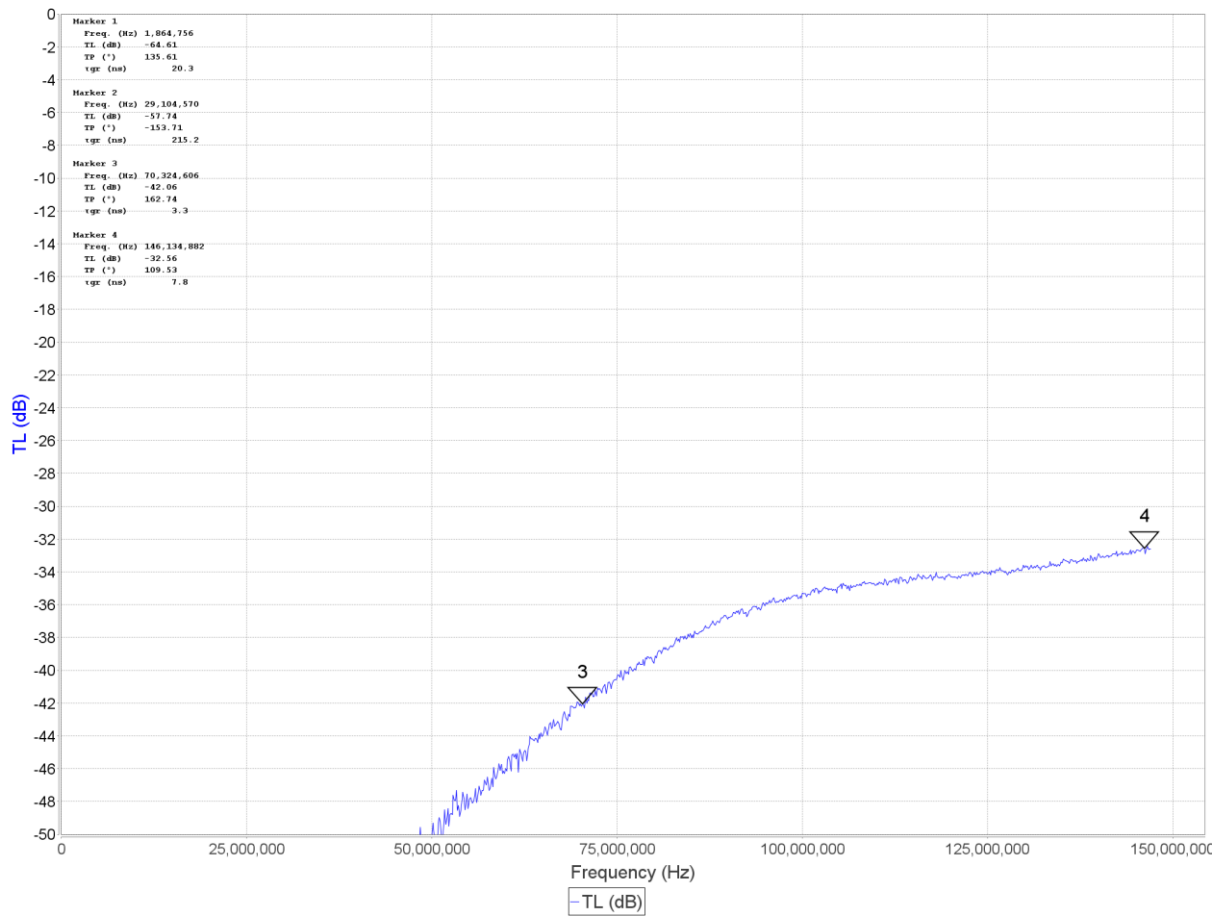

ASW 4*4-way remote controlled antenna switch***Product features:**

Frequency range:	DC up to 146 MHz
Number of ports:	4
Port type:	PL-259 (with Teflon insulator and gold plated center)
Indoor unit dimensions:	155x100x65 mm
Indoor unit weight:	0.5 kg
Outdoor unit dimensions:	125x125x56 mm
Outdoor unit weight:	0.7 kg
Outdoor unit max. mounting diameter:	50 mm
Outdoor unit cover material:	Sintered steel
Outdoor unit connector holder plate:	Sintered aluminium
Package weight:	1.6 kg
Package includes:	Indoor unit Outdoor unit AC power cable (2 m) Galvanized mounting brackets Block terminal connectors (2 pcs)

Diagrams:**Insertion loss:**

Marker	Freq. (Hz)	TL (dB)	TP (°)	Z (Ω)	Rs (Ω)	Xs (Ω)	Theta	gr (ns)
1	1,864,756	-0.01	-0.56	0.0	0.0	0.0	0.0	2.2
2	29,104,570	0.17	-5.98	0.0	0.0	0.0	0.0	0.4
1-2	27,239,814	0.18	5.41	0.0	0.0	0.0	0.0	---
3	70,324,606	0.06	-14.22	0.0	0.0	0.0	0.0	1.0
4	146,134,882	0.04	-29.63	0.0	0.0	0.0	0.0	1.9

Isolation of 2 not neighboring channels 1-146 MHz:

Marker	Freq. (Hz)	TL (dB)	TP (°)	Z (Ω)	Rs (Ω)	Xs (Ω)	Theta	gr (ns)
1	1,864,756	-68.11	156.53	0.0	0.0	0.0	0.0	-482.0
2	29,104,570	-58.20	-117.03	0.0	0.0	0.0	0.0	-205.6
1-2	27,239,814	9.91	273.56	0.0	0.0	0.0	0.0	---
3	70,324,606	-42.08	177.87	0.0	0.0	0.0	0.0	29.1
4	146,134,882	-33.12	113.76	0.0	0.0	0.0	0.0	-2.7

Isolation of 2 neighboring channels 1-146 MHz:

Marker	Freq. (Hz)	TL (dB)	TP (°)	Z (Ω)	Rs (Ω)	Xs (Ω)	Theta	gr (ns)
1	1,864,756	-64.61	135.61	0.0	0.0	0.0	0.0	20.3
2	29,104,570	-57.74	-153.71	0.0	0.0	0.0	0.0	215.2
1-2	27,239,814	6.87	289.32	0.0	0.0	0.0	0.0	---
3	70,324,606	-42.06	162.74	0.0	0.0	0.0	0.0	3.3
4	146,134,882	-32.56	109.53	0.0	0.0	0.0	0.0	7.8